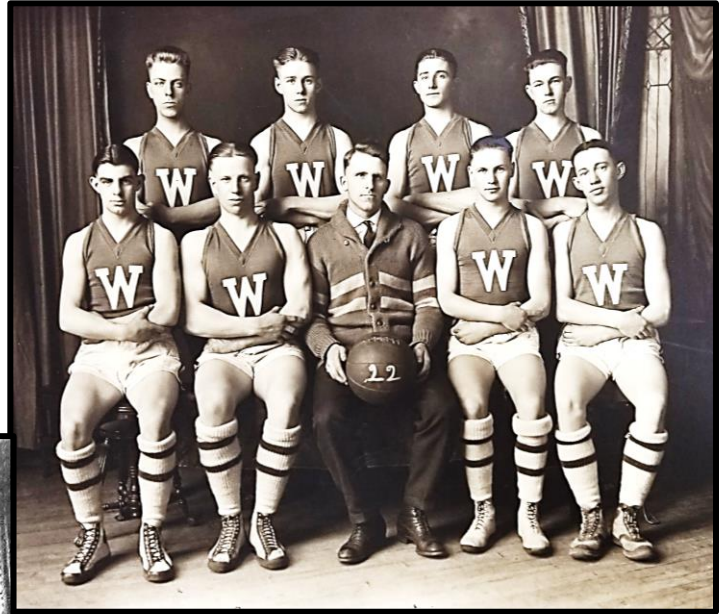

Neither Rice nor Merickel is in the 1920-21 team picture (not included). I assume they were unavailable for that picture. The WHS team record that season is unknown, however they were undefeated. The earliest team records discovered were for the 1925 and 1926 seasons when both teams went 5-7 in the regular season.

1921-22 WHS Team

Rice (Jr) and Merickel (Sr) are in the **1921-22** team picture to the right. Back row, Merickel is second in from the right. Front row, Rice is on the far right.

The district 6 championship resulted in an invitation to the 1922 Minnesota State High School State Tournament. WHS lost in OT in the semifinals.

Quarterfinal: Wadena 27 New Ulm 17
Semifinal: Wadena 34 Madison 35 (OT)

If you think you have read about these teams before, you are correct. In the WPJ Nov 2, 2023, edition is "Time Machine" article #16, "WHS Top Teams to 1940."

In the next "Legends of the Games" (induction #3) we will delve into the 1921-23 teams and their coach, Mr. Kuefler.

The 1923 WHS team (**left**) was beaten by Hopkins 17-16, in the quarterfinals.

From the 1923 MN High School State Tournament program (**below**) is Wadena's roster.

Note:

"District No. 2" s/b "No. 6"
Uniform Colors: Blue and Red
Joe Rice is the team captain.

WADENA HIGH SCHOOL

Champions of District No. 2

Colors of Uniforms: Blue with Red letters

Position	No.	Names of Players
R. F.	8	Joe Rice (Capt.)
L. F.	2	Donald McKinnon
C.	3	Merritt Dodds
R. G.	4	Edward Lehmann
L. G.	5	Kenneth Hezzelwood
Sub.	6	Carroll Parker
Sub.	1	Milton Gaslin
Sub.	7	Carl Spooner
Coach		H. Kuefler
Faculty Mgr.		E. B. Bothe
Superintendent		E. B. Bothe